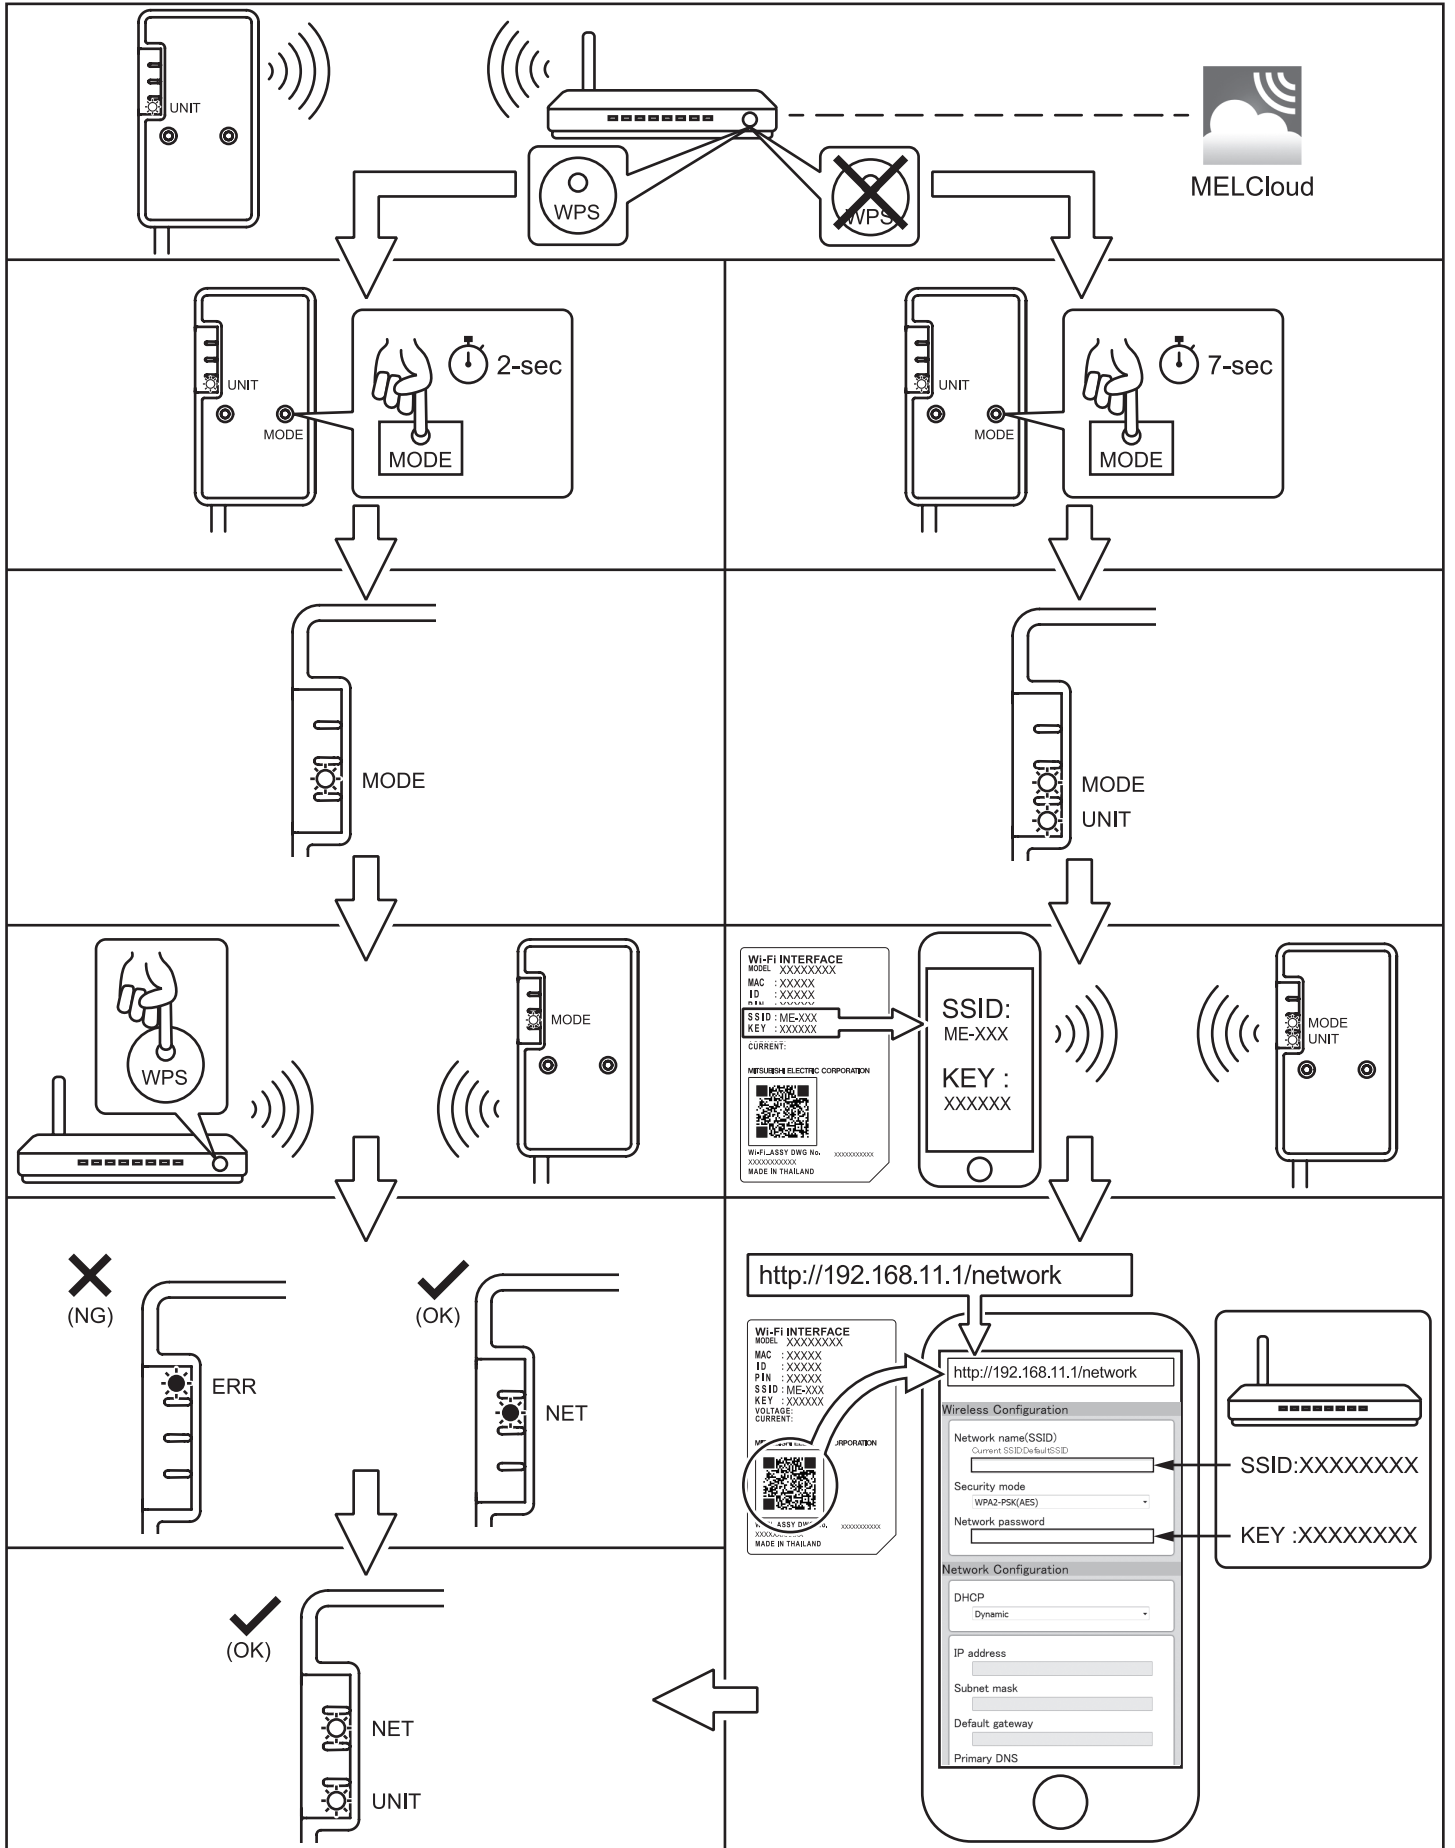

Wi-Fi INTERFACE

SETUP QUICK REFERENCE GUIDE

Before setting up, read the Safety precautions on the INSTALLATION MANUAL and INSTRUCTION BOOK.

For SETUP MANUAL and MELCloud User Manual, please go to the website below.
<http://www.melcloud.com/Support>

SETUP

 ON  Flashing

Troubleshooting

<p>ERR: OFF NET: OFF</p> 		<p>Try pairing the Wi-Fi interface with the Router.</p>
<p>ERR: Flash (Every 0.5-sec)</p> 	 <p>IP address</p>	<p>Check DHCP settings of the Router. or Check IP address settings of the Wi-Fi interface.</p>
<p>ERR: Flash (Every 1 sec)</p> 	 <p>DNS</p>	<p>Check DNS settings of the Router. or Check DNS address settings of the Wi-Fi interface.</p>
<p>ERR: Flash (Twice every 5 sec)</p> 	 <p>Internet</p>	<p>Check if the Router is connected to the Internet.</p>
<p>MODE: Flash (Once every 5 sec)</p> 	 <p>The Wi-Fi interface is set to Access point mode</p>	<p>Push MODE switch of the Wi-Fi interface for 7 seconds. Try pairing the Router again if the Wi-Fi interface is not connected.</p>